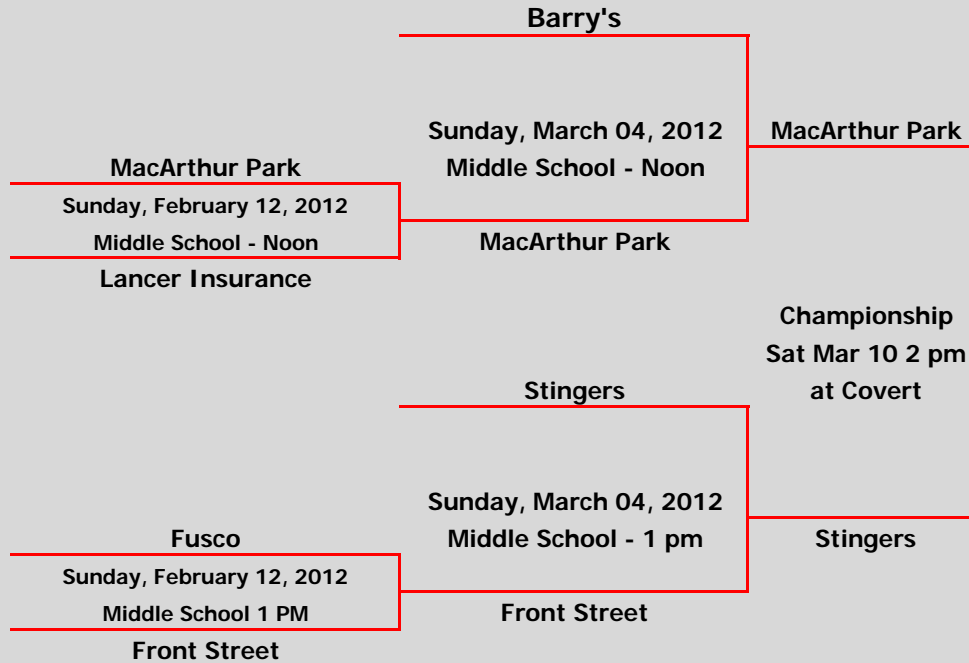

Soph Girls 2011-12 Playoff Bracket

Silver Bracket

Green Bracket